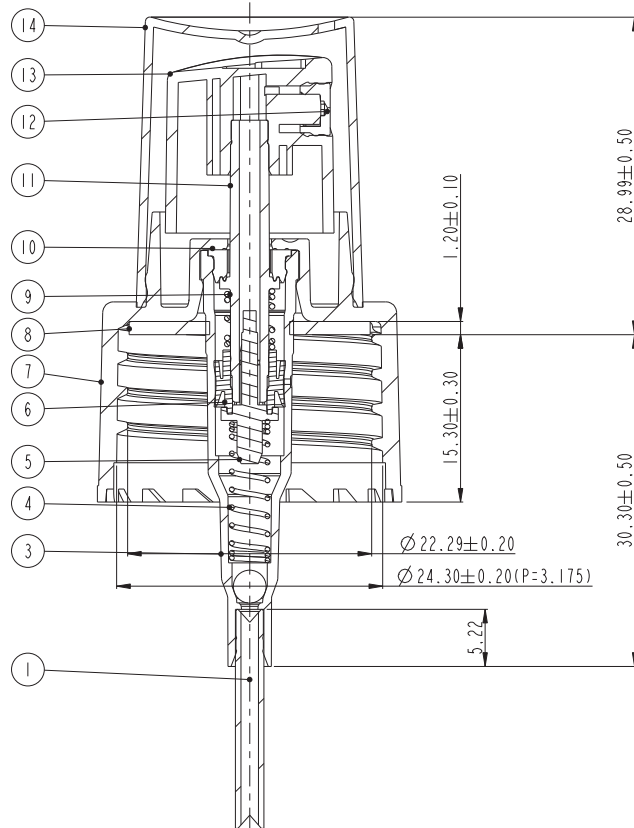

101637 24-410 White Fine Mist Sprayer with 7.875" Dip Tube

K.G. International - sales@kgint.com - +1 305 499-9816

比例 1:1

比例 1:1

1. Dosage: $0.13 \pm 0.02 \text{ mL/T}$
2. Leakage test: -0.05 mpa/4Min
3. Weight: $6.88 \pm 0.7 \text{ g}$ (without Dip tube)
4. Actuator pull off force $\geq 10 \text{ N}$
5. Dip tube pull off force $\geq 8 \text{ N}$
6. Dustcap pull off force: $10-60 \text{ N}$