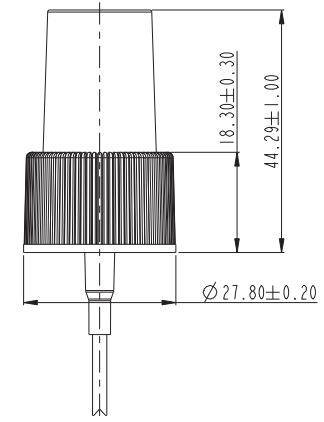

101637 24-410 White Fine Mist Sprayer with 7.875" Dip Tube

K.G. International - sales@kgint.com - +1 305 499-9816

比例 1:1

比例 1:1

1. Dosage: $0.13 \pm 0.02 \text{ mL/T}$
2. Leakage test: -0.05 mpa/4Min
3. Weight: $6.88 \pm 0.7 \text{ g}$ (without Dip tube)
4. Actuator pull off force $\geq 10 \text{ N}$
5. Dip tube pull off force $\geq 8 \text{ N}$
6. Dustcap pull off force: $10-60 \text{ N}$